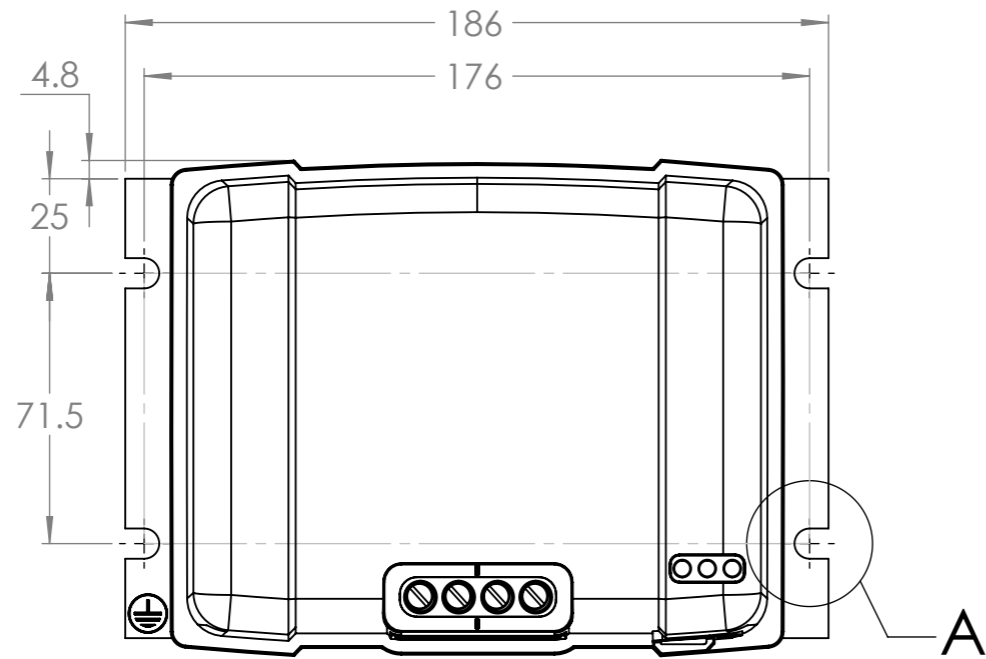

Dimension Drawing - SmartSolar charge controller	
SCC020030200	BlueSolar MPPT 100/30
SCC110030210	SmartSolar MPPT 100/30

DETAIL A
4x
SCALE 1 : 1

Dimensions in mm