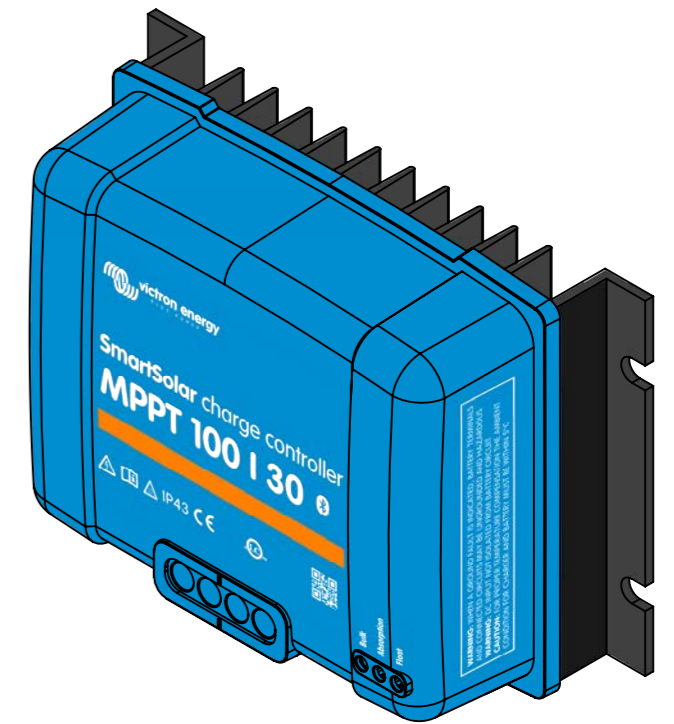

Dimension Drawing - SmartSolar charge controller	
SCC020030200	BlueSolar MPPT 100/30
SCC110030210	SmartSolar MPPT 100/30

DETAIL A
4x
SCALE 1 : 1

Dimensions in mm