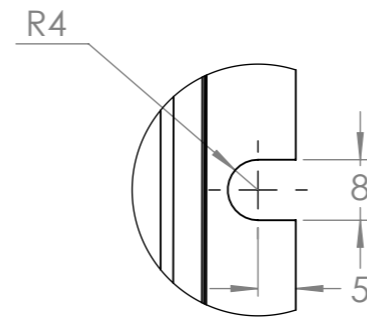

Dimension Drawing - SmartSolar charge controller	
SCC020030200	BlueSolar MPPT 100/30
SCC110030210	SmartSolar MPPT 100/30

DETAIL A
4x
SCALE 1 : 1

Dimensions in mm