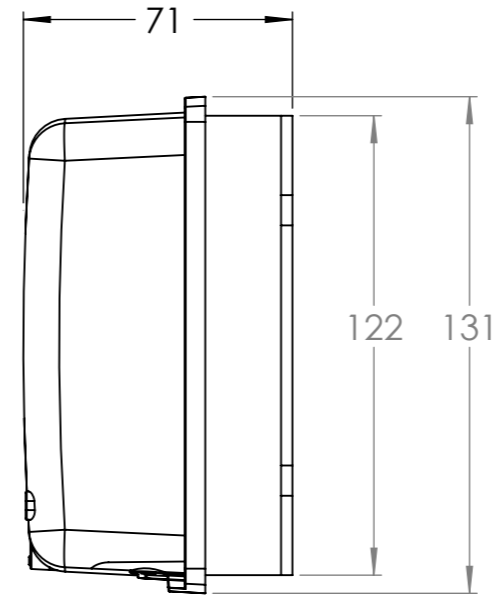

Dimension Drawing - SmartSolar charge controller	
SCC020030200	BlueSolar MPPT 100/30
SCC110030210	SmartSolar MPPT 100/30

DETAIL A
4x
SCALE 1 : 1

Dimensions in mm