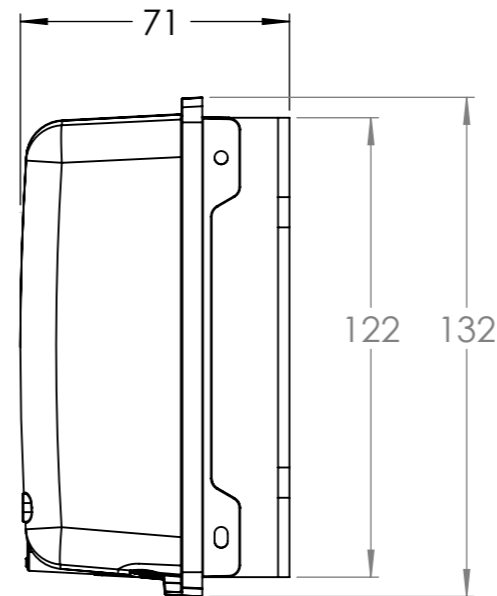

Dimension Drawing - SmartSolar charge controller	
SCC020035000	BlueSolar MPPT 150/35
SCC020050200	BlueSolar MPPT 100/50
SCC110050210	SmartSolar MPPT 100/50
SCC115035210	SmartSolar MPPT 150/35
SCC115045212	SmartSolar MPPT 150/45
SCC115045222	BlueSolar MPPT 150/45

DETAIL A  
4x  
SCALE 1 : 1

Dimensions in mm