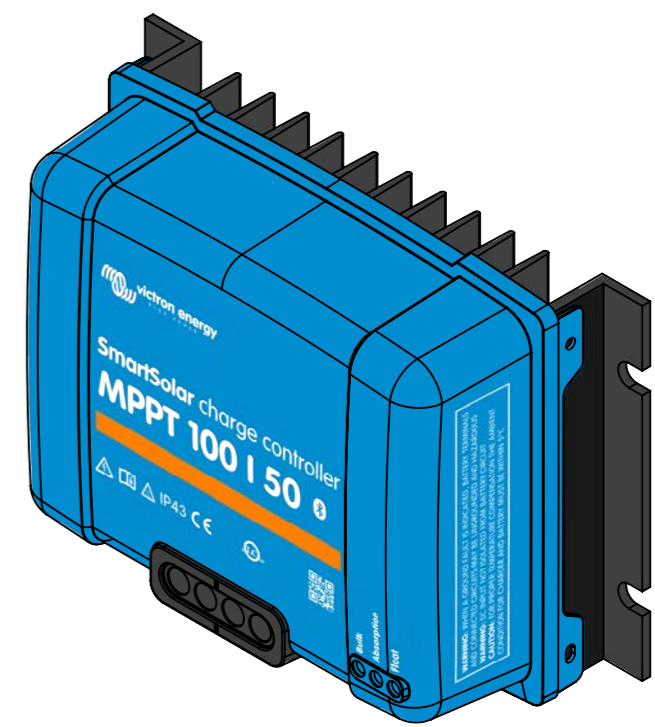

Dimension Drawing - SmartSolar charge controller	
SCC020035000	BlueSolar MPPT 150/35
SCC020050200	BlueSolar MPPT 100/50
SCC110050210	SmartSolar MPPT 100/50
SCC115035210	SmartSolar MPPT 150/35
SCC115045212	SmartSolar MPPT 150/45
SCC115045222	BlueSolar MPPT 150/45

DETAIL A  
4x  
SCALE 1 : 1

Dimensions in mm