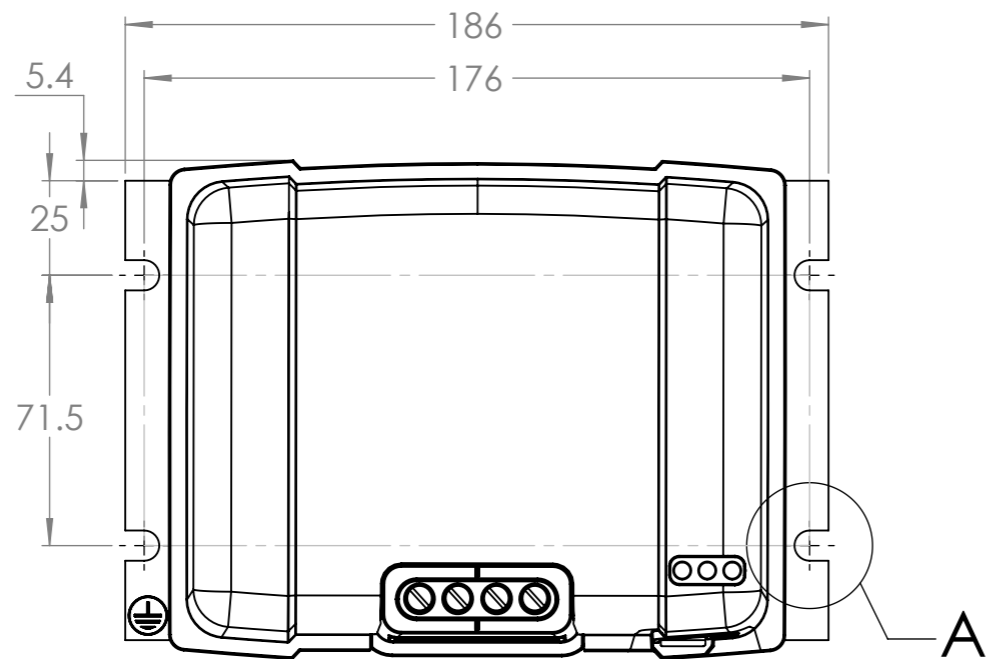

Dimension Drawing - SmartSolar charge controller	
SCC020035000	BlueSolar MPPT 150/35
SCC020050200	BlueSolar MPPT 100/50
SCC110050210	SmartSolar MPPT 100/50
SCC115035210	SmartSolar MPPT 150/35
SCC115045212	SmartSolar MPPT 150/45
SCC115045222	BlueSolar MPPT 150/45

DETAIL A  
4x  
SCALE 1 : 1

Dimensions in mm