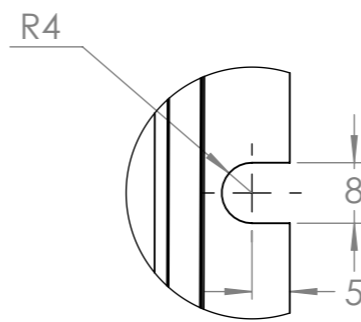

Dimension Drawing - SmartSolar charge controller	
SCC020035000	BlueSolar MPPT 150/35
SCC020050200	BlueSolar MPPT 100/50
SCC110050210	SmartSolar MPPT 100/50
SCC115035210	SmartSolar MPPT 150/35
SCC115045212	SmartSolar MPPT 150/45
SCC115045222	BlueSolar MPPT 150/45

DETAIL A  
4x  
SCALE 1 : 1

Dimensions in mm