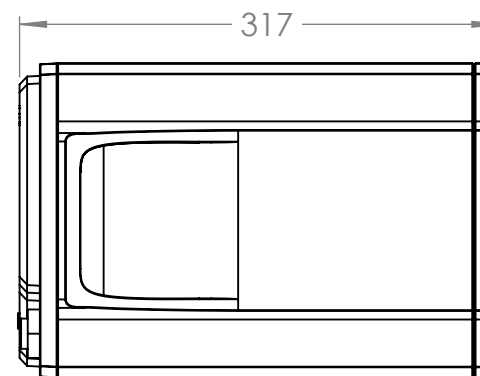

Dimension Drawing - LiFePO4 (Smart)

BAT524120410

LiFePO4 Battery 25.6V/200Ah Smart

Dimensions in mm