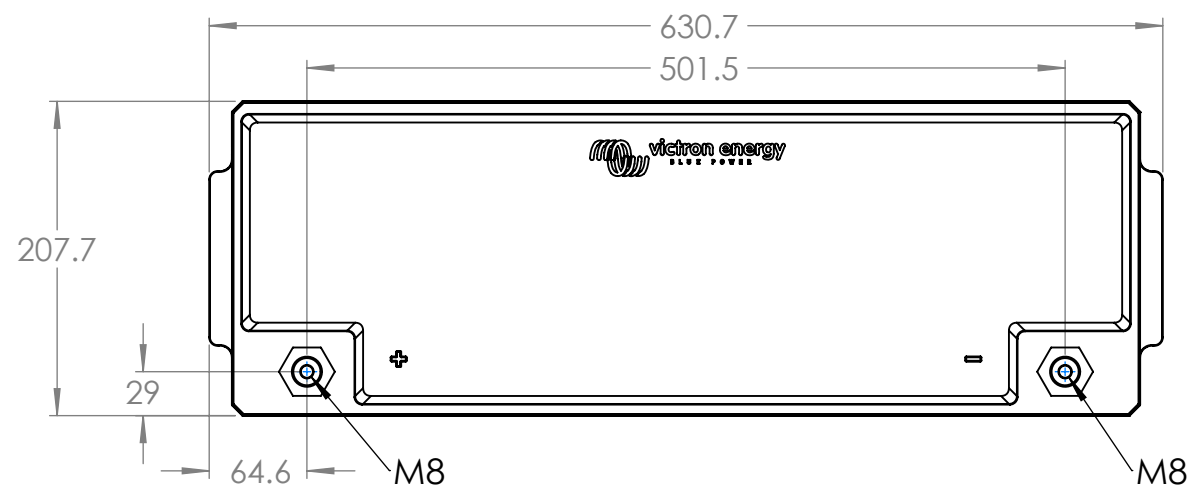

Dimension Drawing - LiFePO4 (Smart)

BAT524120410

LiFePO4 Battery 25.6V/200Ah Smart

Dimensions in mm